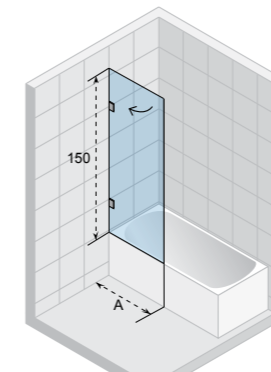

BADWANDEN

bad	cm	Scandic NXT 107	Scandic NXT 108	Scandic NXT109	Scandic NXT 500	Novik 107	Novik Aryl	Novik 500	Grid 501	Lucid 501
Carolina	170x80	●	●	●	●	●		●	●	●
Carolina	180x80	●	●	●	●	●		●	●	●
Carolina	190x80	●	●	●	●	●		●	●	●
Castello	180x120	●	●	●	●	●		●	●	●
Columbia	140x70	●	○	○	○	○		○	○	○
Columbia	150x75	●	○	○	○	○		○	○	○
Columbia	160x75	●	○	○	○	○		○	○	○
Columbia	175x80	●	○	○	○	○		○	○	○
Delta L/R	150x80				●			●		
Delta L/R	160x80				●			●		
Future	170x75	●	○	○	○	○		○	○	○
Future	180x80	●	○	○	○	○		○	○	○
Future	190x90	●	○	○	○	○		○	○	○
Geta L/R	160x90				●					
Geta L/R	170x90				●					
Lazy (L/R)	170x75	●	●	●		●		●	●	●
Lazy (L/R)	180x80	●	●	●		●		●	●	●
Lima	150x70	●	●	●		●		●	●	●
Lima	160x70	●	●	●		●		●	●	●
Lima	170x75	●	●	●		●		●	●	●
Lima	180x80	●	●	●		●		●	●	●
Lima	190x90	●	●	●		●		●	●	●
Lima	200x90	●	●	●		●		●	●	●
Linares	150x70	●	●	●		●		●	●	●
Linares	160x70	●	●	●		●		●	●	●
Linares	170x75	●	●	●		●		●	●	●
Linares	180x80	●	●	●		●		●	●	●
Linares	190x90	●	●	●		●		●	●	●
Linares	200x90	●	●	●		●		●	●	●
Lugo	160x70	●	●	●	●	●		●	●	●
Lugo	170x75	●	●	●	●	●		●	●	●
Lugo	180x80	●	●	●	●	●		●	●	●
Lugo	180x90	●	●	●	●	●		●	●	●
Lugo	190x80	●	●	●	●	●		●	●	●
Lugo	190x90	●	●	●	●	●		●	●	●
Lugo	200x90	●	●	●	●	●		●	●	●
Lusso	160x70	●	●	●	●	●		●	●	●
Lusso	170x75	●	●	●	●	●		●	●	●
Lusso	180x80	●	●	●	●	●		●	●	●
Lusso	180x90	●	●	●	●	●		●	●	●
Lusso	190x80	●	●	●	●	●		●	●	●
Lusso	190x90	●	●	●	●	●		●	●	●
Lusso	200x90	●	●	●	●	●		●	●	●
Lusso Plus	170x80	●	●	●	●	●		●	●	●
Aryl L/R	140x90						●			
Aryl L/R	153⁵x100⁵						○			
Aryl L/R	170x110						●			
Miami	150x70	●	●	●	●	●		●	●	●
Miami	160x70	●	●	●	●	●		●	●	●
Miami	170x70	●	●	●	●	●		●	●	●
Miami	180x80	●	●	●	●	●		●	●	●
Savona	190x130	●	●	●	●	●		●	●	●
Still Shower	180x80	●	●	●	●	●		●	●	●
Still Square	170x75	●	●	●	●	●		●	●	●
Still Square	180x80	●	●	●	●	●		●	●	●
Yukon L/R	160x90				●			●		

Scandic NXT 107 (p.197)