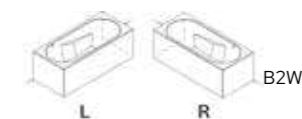

PLUG & PLAY

| Afmetingen | kleur | variant | systeem | Riho Fall | art nr | inh (ltr) | € |
|------------|---------------|---------------|---------|-----------|------------|-----------|--------|
| 170x75x62 | hoogglans wit | Corner rechts | | | B079005005 | 242 | 1547,- |
| | | Corner links | | | B080005005 | 242 | 1547,- |
| 180x80x62 | | Corner rechts | | | B082005005 | 260 | 1570,- |
| | | Corner links | | | B083005005 | 260 | 1570,- |
| 170x75x62 | | B2W rechts | | | B079006005 | 242 | 1897,- |
| | | B2W links | | | B080006005 | 242 | 1897,- |
| 180x80x62 | | B2W rechts | | | B082006005 | 260 | 1920,- |
| | | B2W links | | | B083006005 | 260 | 1920,- |