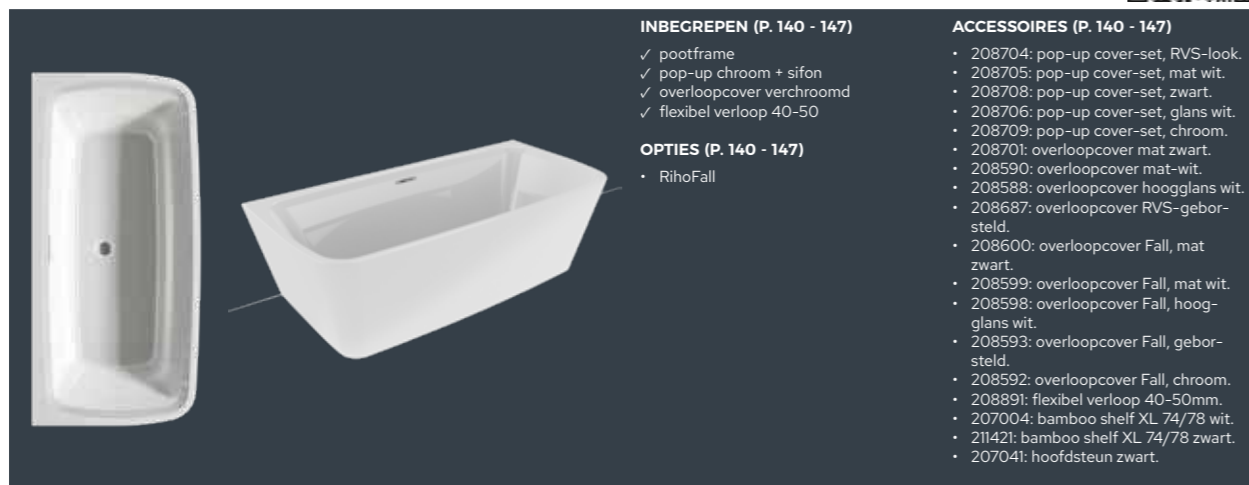

Yukon Plug & Play
160x90 cm
p. 118

Lusso Wall Plug & Play
180x80 cm
p. 78

Lugo Wall Plug & Play
180x80 cm
p. 74

Rethink Cubic Wall Plug & Play
180x80 cm
p. 96

ADORE B2W

INBEGREPEN (P. 140 - 147)

- ✓ pootframe
- ✓ pop-up chrom + sifon
- ✓ overloopcover verchromd
- ✓ flexibel verloop 40-50