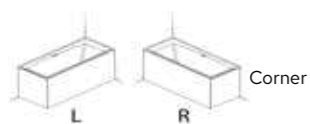

PLUG & PLAY

| Afmetingen | kleur | variant | systeem | Riho Fall | art nr | inh (ltr) | € |
|------------|---------------|---------------|-------------|-------------|------------|-----------|--------|
| 170x75x62 | hoogglans wit | Corner rechts | | | B100030005 | 192 | 1806,- |
| | | Cornerrechts | | Fall Chroom | B100060005 | 192 | 2316,- |
| | | Cornerlinks | | | B100031005 | 192 | 1806,- |
| | | Corner links | | Fall Chroom | B100061005 | 192 | 2316,- |
| 180x80x62 | | Corner rechts | | | B099030005 | 233 | 1870,- |
| | | Corner rechts | | Fall Chroom | B099060005 | 233 | 2380,- |
| | | Corner links | | | B099031005 | 233 | 1870,- |
| | | Corner links | | Fall Chroom | B099061005 | 233 | 2380,- |
| 170x75x62 | B2W | | | B100063005 | 192 | 2156,- | |
| | B2W | | Fall Chroom | B100064005 | 192 | 2666,- | |
| 180x80x62 | B2W | | | B099063005 | 233 | 2220,- | |
| | B2W | | Fall Chroom | B099064005 | 233 | 2730,- | |