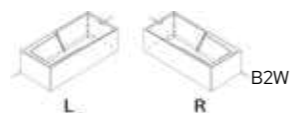

PLUG & PLAY

| Afmetingen | kleur | variant | systeem | Riho Fall | art nr | inh (ltr) | € |
|------------|---------------|---------------|---------|-------------|------------|-----------|--------|
| 180x80x62 | hoogglans wit | Corner rechts | | | B103009005 | 260 | 1888,- |
| | | Corner rechts | | Fall Chroom | B103020005 | 260 | 2398,- |
| | | Corner links | | | B103010005 | 260 | 1888,- |
| | | Corner links | | Fall Chroom | B103021005 | 260 | 2398,- |
| | | B2W rechts | | | B103025005 | 260 | 2238,- |
| | | B2W rechts | | Fall Chroom | B103027005 | 260 | 2748,- |
| | | B2W links | | | B103026005 | 260 | 2238,- |
| | | B2W links | | Fall Chroom | B103028005 | 260 | 2748,- |