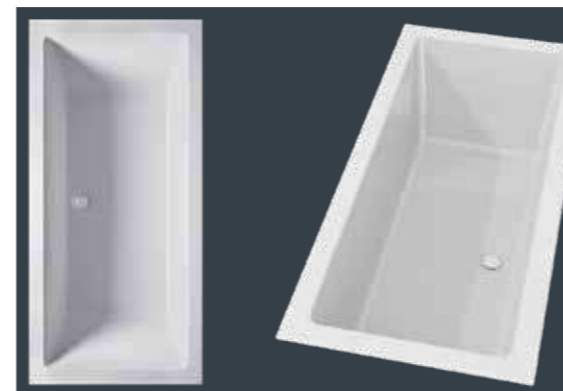

RIHOPOOL: FLOW

Afmetingen	kleur	variant	systeem	Riho Fall	art nr	inh (ltr)	€
150x70x55	hoogglans wit	rechts	Flow		B058005005	80	2199,-
		links	Flow		B058006005	80	2199,-
160x70x55		rechts	Flow		B059005005	90	2224,-
		links	Flow		B059006005	90	2224,-
170x70x55		rechts	Flow		B060006005	105	2251,-
		links	Flow		B060007005	105	2251,-
180x80x55		rechts	Flow		B061004005	140	2277,-
		links	Flow		B061005005	140	2277,-

RETHINK CUBIC

INBEGREPEN

- ✓ sifon
- ✓ overloopset en pop-up: glanzend bad + glanzend witte pop-up / mat bad + mat witte pop-up

OPTIES (ZIE P. 140 - 147)

- RihoPool Air
- RihoPool Flow
- RihoPool Joy
- RihoPool Bliss
- RihoFall
- Plug & Play Corner
- Plug & Play B2W

ACCESSOIRES (ZIE P. 140 - 147)

- 207093: pootset 01U.
- 207095: pootset 07.
- 207033: hoofdsteun 12 zwart.
- 207034: hoofdsteun 12 grijs.
- 207008: handgreep, grijs.
- 207009: handgreep, RVS.
- 207019: inspectieluik set.

BAD ZONDER SYSTEEM

Afmetingen	kleur	variant	Riho Fall	art nr	inh (ltr)	€	
160x70x47	hoogglans wit			B104001005	154	641,-	
		Fall Chrom		B104013005	154	1151,-	
170x75x47				B105001005	170	684,-	
		Fall Chrom		B105013005	170	1194,-	
180x80x47,5				B106001005	215	728,-	
		Fall Chrom		B106013005	215	1238,-	
180x90x48				B107001005	250	772,-	
		Fall Chrom		B107013005	250	1282,-	
190x80x47,5				B108001005	235	708,-	
		Fall Chrom		B108013005	235	1218,-	
190x90x47,5				B109001005	290	749,-	
		Fall Chrom		B109013005	290	1259,-	
200x90x47,5				B110001005	310	843,-	
		Fall Chrom		B110013005	310	1353,-	
160x70x47		velvet wit			B104001105	154	750,-
			Fall Chrom		B104013105	154	1260,-
170x75x47				B105001105	170	830,-	
	Fall Chrom			B105013105	170	1340,-	
180x80x47,5				B106001105	215	875,-	
	Fall Chrom			B106013105	215	1385,-	
180x90x48				B107001105	250	950,-	
	Fall Chrom			B107013105	250	1460,-	
190x80x47,5				B108001105	235	975,-	
	Fall Chrom			B108013105	235	1485,-	
190x90x47,5				B109001105	290	963,-	
	Fall Chrom			B109013105	290	1473,-	
200x90x47,5				B110001105	310	1107,-	
	Fall Chrom			B110013105	310	1617,-