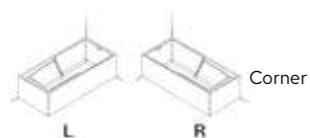

PLUG & PLAY

| Afmetingen | kleur | variant | systeem | Riho Fall | art nr | inh (ltr) | € |
|------------|---------------|---------------|---------|-------------|------------|-----------|--------|
| 180x80x62 | hoogglans wit | Corner rechts | | | B103009005 | 260 | 1888,- |
| | | Corner rechts | | Fall Chroom | B103020005 | 260 | 2398,- |
| | | Corner links | | | B103010005 | 260 | 1888,- |
| | | Corner links | | Fall Chroom | B103021005 | 260 | 2398,- |
| | | B2W rechts | | | B103025005 | 260 | 2238,- |
| | | B2W rechts | | Fall Chroom | B103027005 | 260 | 2748,- |
| | | B2W links | | | B103026005 | 260 | 2238,- |
| | | B2W links | | Fall Chroom | B103028005 | 260 | 2748,- |