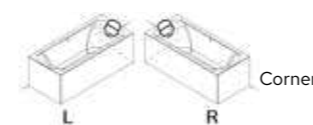

PLUG & PLAY

Afmetingen	kleur	variant	systeem	Riho Fall	art nr	inh (ltr)	€
170x75x62	hoogglans wit	Corner rechts			B132015005	170	1804
170x75x62	hoogglans wit	Corner links			B132016005	170	1804
180x80x62	hoogglans wit	Corner rechts			B133015005	215	1849
180x80x62	hoogglans wit	Corner links			B133016005	215	1849
180x90x62	hoogglans wit	Corner rechts			B134014005	250	1959
180x90x62	hoogglans wit	Corner links			B134015005	250	1959