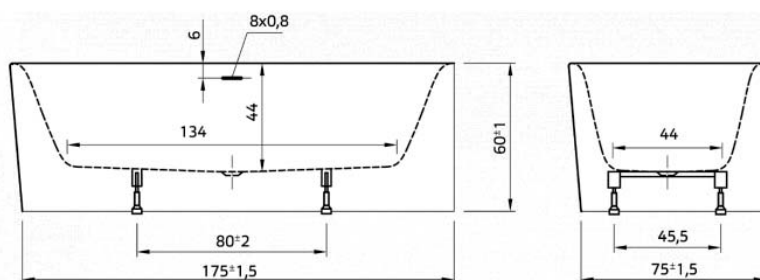

FAY	(wit)		180 x 80^{CM}	rechts	BA7063-01-01	2149.00 €
FAY	(wit)		180 x 80^{CM}	links	BA7064-01-01	2149.00 €
FAY	(wit mat)		180 x 80^{CM}	rechts	BA7063-03-03	2603.00 €
FAY	(wit mat)		180 x 80^{CM}	links	BA7064-03-03	2603.00 €

Rood = uit assortiment