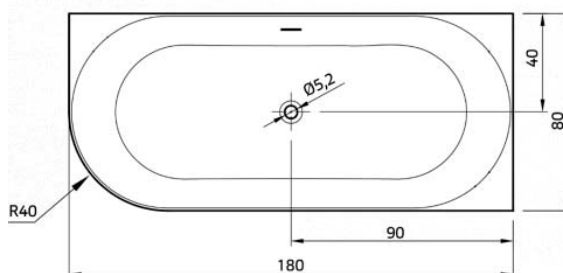

FAY	(wit)		180 x 80^{CM}	rechts	BA7063-01-01	2149.00 €
FAY	(wit)		180 x 80^{CM}	links	BA7064-01-01	2149.00 €
FAY	(wit mat)		180 x 80^{CM}	rechts	BA7063-03-03	2603.00 €
FAY	(wit mat)		180 x 80^{CM}	links	BA7064-03-03	2603.00 €

Rood = uit assortiment