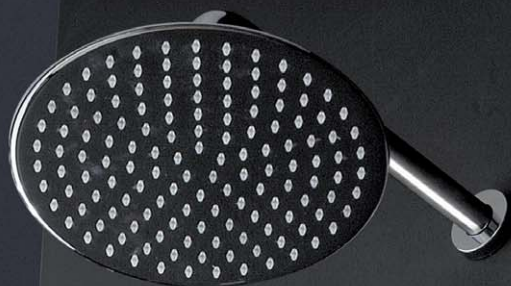

O-Plus

Bathroom & Kitchen solutions

by

treemme

TRIT6586CCZVS + TRRWIT6BB1CC01 + TRRWIT2705CC74
chrom