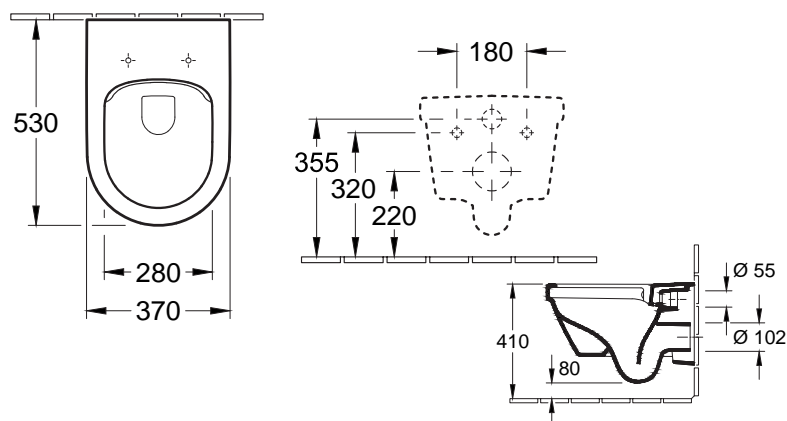

ARCHITECTURA DirectFlush

Combipack hangwc + zitting softclose + quickrelease

VB5684HR01

454.00 €

Combipack hangwc + zitting softclose + quickrelease

ceramicplus VB5684HRR1

561.00 €