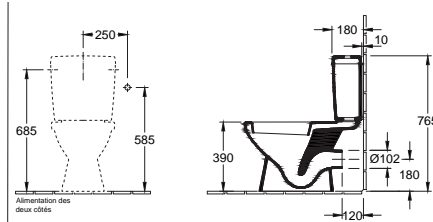

AC/ SV

PK/H

Staande toiletten

O.NOVO "BACK TO WALL"

Complete set	VBCOMBI01	593.00 €	SHOP CORE ASSORTIMENT
Onderpot vario uitgang H	VB56581001	280.00 €	SHOP CORE ASSORTIMENT
Jachtbak compleet	VB5788S101	216.00 €	SHOP CORE ASSORTIMENT
Wc-zitting softclose	VB9M38S101	128.00 €	SHOP CORE ASSORTIMENT