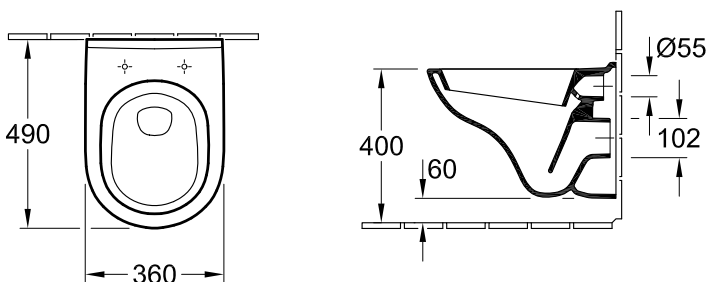

Hangwc's

COMPACT

O.NOVO COMPACT

Combipack hangwc + zitting softclose + quickrelease

VB5688H101

331.00 €

O.NOVO DirectFlush

Combipack hangwc + zitting softclose + quickrelease