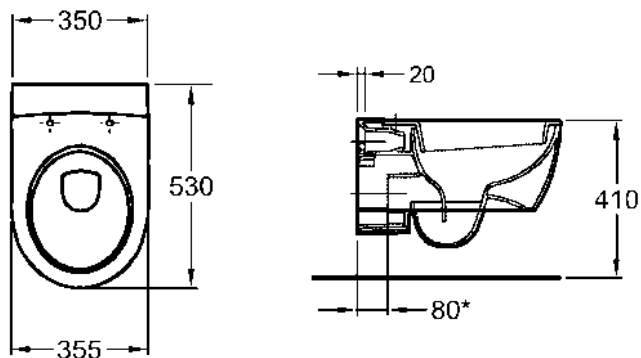

iCON

Hangwc rimfree	GE204060000	468.78 €
Wc zitting softclose	GE574130000	225.46 €