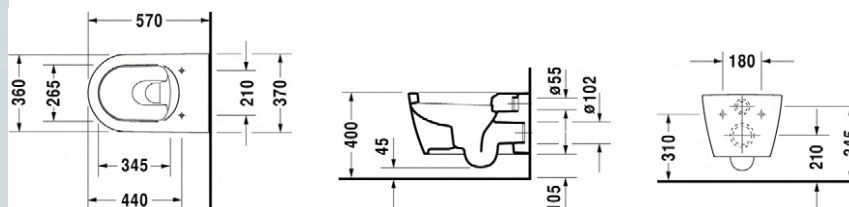

ME BY STARCK

Hangwc <i>binnenzijde wit, buitenzijde mat wit</i>	DU2528092600	624.00 €
wc-zitting <i>wit</i>	DU0020010000	158.00 €
wc-zitting <i>binnenzijde wit, buitenzijde mat wit</i>	DU0020012600	197.00 €
wc-zitting SOFTCLOSE <i>wit</i>	DU0020090000	245.00 €
wc-zitting SOFTCLOSE <i>binnenzijde wit, buitenzijde mat wit</i>	DU0020092600	306.00 €