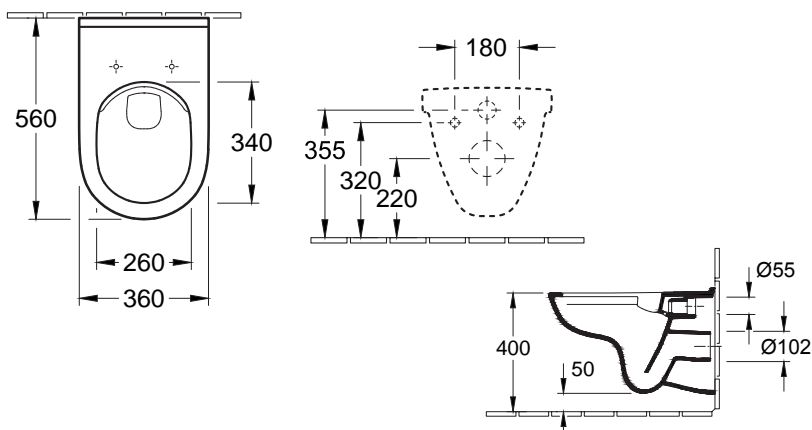

O.NOVO DirectFlush

Combipack hangwc + zitting softclose + quickrelease

VB5660HR01

339.00 €