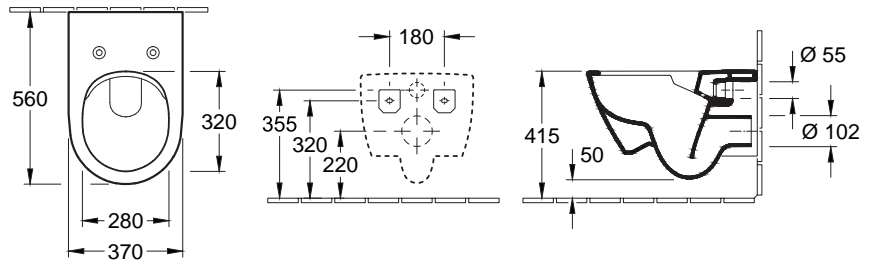

SUBWAY 2.0 DirectFlush

Combi-pack hangwc + zitting softclose + quickrelease

slimseat VB5614R201

828.00 €

Combi-pack hangwc + zitting softclose + quickrelease

ceramicplus VB5614R2R1

936.00 €