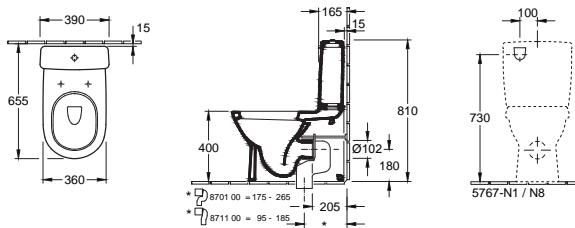

AC/ SV

TOEBEHOREN

Aansluitbocht 175-265 mm	VB87010000	165.00 €
Aansluitbocht 95-185 mm	VB87110000	194.00 €