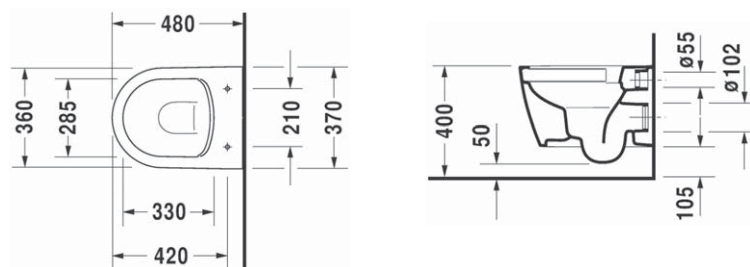

ME BY STARCK COMBIPACK COMPACT

Hangwc rimless compact **DU45300900A1** **702.00 €**

Pack bestaande uit (DU253009+002019), rimless hangwc met verborgen bevestigingen en softclose wc-zitting.